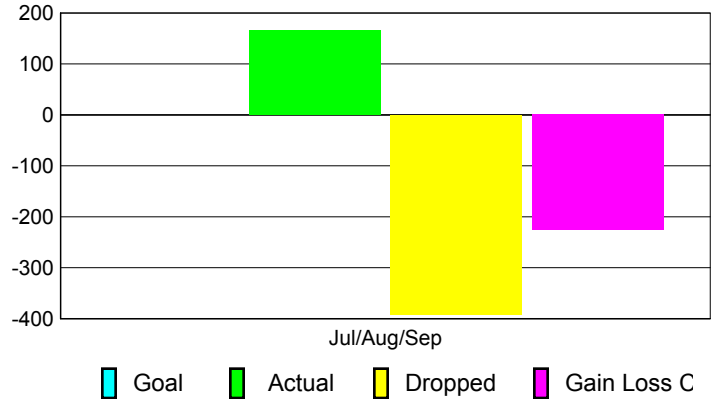

Membership Results 2010-2011

Goal, New, Dropped, Gain/Loss