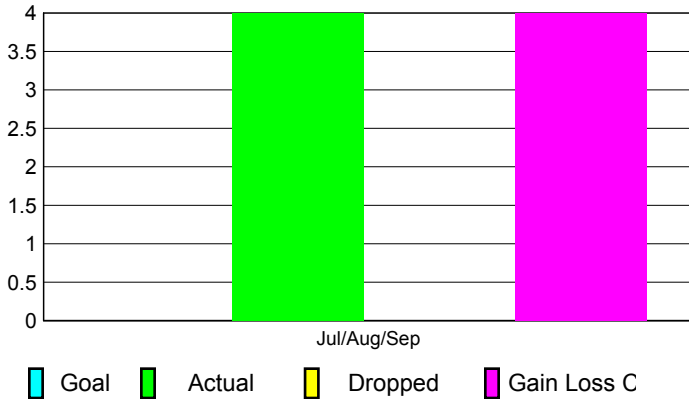

2010-2011 GMT Reports for District (or Undistricted) **District 323 H1**

GMT: **KAMLESH JAIN**

Location: **INDIA**

GMT CA: **6**

CLUBS

Club Results
2010-2011

Clubs
2009-2010

Month	New Club Goal	Actual New Clubs	Actual Dropped Clubs	Gain/Loss of Clubs	Gain/Loss of Clubs
Jul/Aug/Sep	0	4	0	4	5
Totals	0	4	0	4	5

Club Results 2010-2011

Goal, New, Dropped, Gain/Loss

Comparison of Club Gain/Loss

Current Year Compared to the Previous Year

YTD Status Quo Clubs 2010-2011

Status Quo Clubs Compared to Status Quo Members

MEMBERSHIP