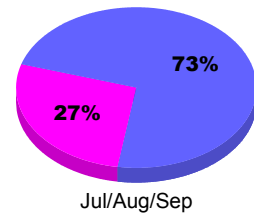

Membership Results
2010-2011

Membership
2009-2010

Month	Net Memb Goal	Actual New Memb	Actual Dropped Memb	Gain/Loss of Memb	Gain/Loss of Memb
Jul/Aug/Sep	0	165	-391	-226	183
Totals	0	165	-391	-226	183

Membership Results 2010-2011

Goal, New, Dropped, Gain/Loss

Comparison of Membership Gain/Loss

Current Year Compared to the Previous Year

Gender Comparison 2010-2011

■ Male ■ Female